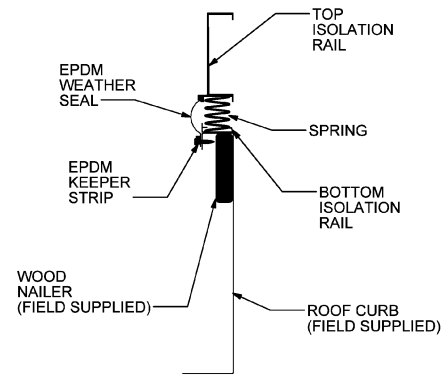

Cambridgeport

North 800-648-2872/Fax 978-462-9189
 South 877-648-2872/Fax 901-566-0035

ISOLATION RAILS FOR LENNOX

ROOFTOP UNITS

LGA, LCA 240H
 LHA 180H, 240H
 TGA, TCA 300S
 TGA, TCA 180, 210, 240
 LGC, LCC 156H, 180H, 210H
 LGC, LCC 180S, 210S, 240S, 300S

“L” Series & “T” Class C Box

FEATURES

- ASD= ASSEMBLED
- KND=KNOCKED DOWN
- MITERED TOP CORNERS
- FABRICATED OF EXTRUDED ALUMINUM
- FULL PERIMETER WEATHER SEAL
- 1" OF 2" STATIC DEFLECTION
- DUCT SUPPORTS INCLUDED
- INSTALLATION INSTRUCTIONS INCLUDED
- CANVAS DUCT CONNECTIONS NOT INCLUDED