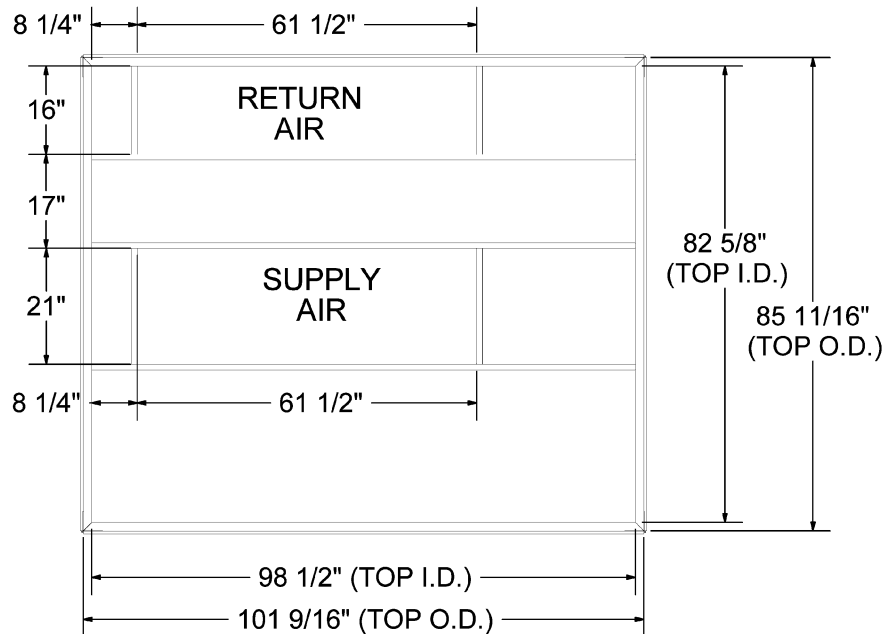

Cambridgeport

North 800-648-2872/Fax 978-462-9189
 South 877-648-2872/Fax 901-566-0035

ISOLATION RAILS FOR LENNOX

ROOFTOP UNITS

LGA, LCA 240H
 LHA 180H, 240H
 TGA, TCA 300S
 TGA, TCA 180, 210, 240
 LGC, LCC 156H, 180H, 210H
 LGC, LCC 180S, 210S, 240S, 300S

“L” Series & “T” Class C Box

FEATURES

- ASD= ASSEMBLED
- KND=KNOCKED DOWN
- MITERED TOP CORNERS
- FABRICATED OF EXTRUDED ALUMINUM
- FULL PERIMETER WEATHER SEAL
- 1" OF 2" STATIC DEFLECTION
- DUCT SUPPORTS INCLUDED
- INSTALLATION INSTRUCTIONS INCLUDED
- CANVAS DUCT CONNECTIONS NOT INCLUDED

PART #		
DEFLECTION	LENNOX	C.A.S.
1 INCH ASD	N/A	1007750
2 INCH ASD	N/A	1007751
1 INCH KND	N/A	1007752
2 INCH KND	N/A	1007753