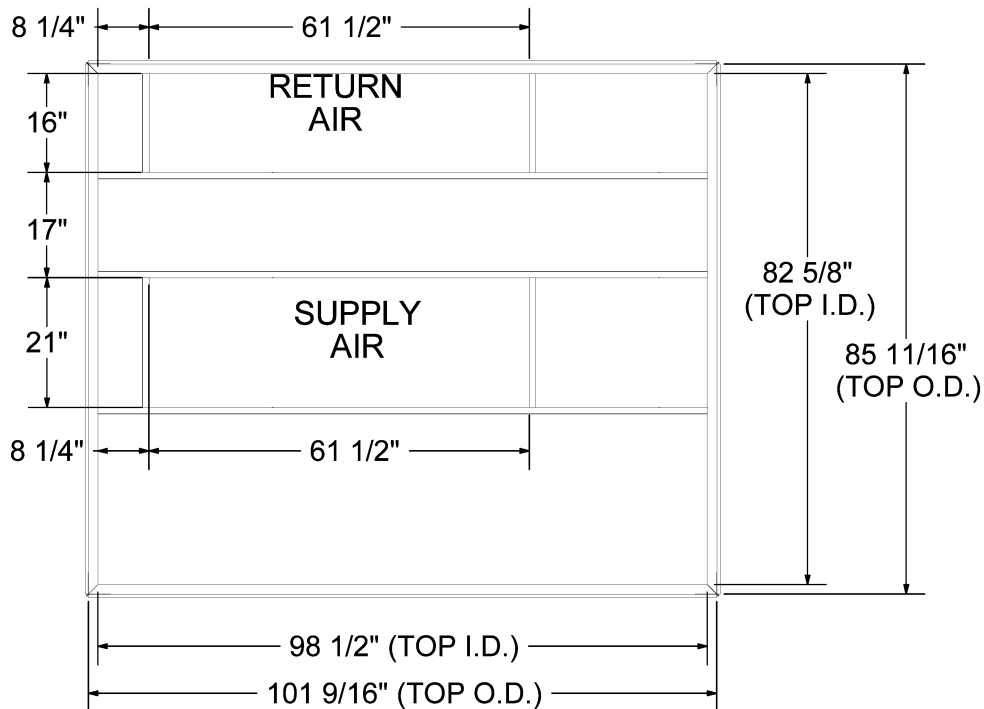

Cambridgeport

North 800-648-2872/Fax 978-462-9189
 South 877-648-2872/Fax 901-566-0035

ISOLATION CURBS FOR LENNOX

ROOFTOP UNITS

LGA, LCA 240H
 LHA 180H, 240H
 TGA, TCA 300S
 TGA, TCA 180, 210, 240
 LGC, LCC 156H, 180H, 210H
 LGC, LCC 180S, 210S, 240S, 300S

“L” Series & “T” Class C Box

FEATURES

- ASSEMBLED TO SUPPLIED ROOF CURB
- MITERED TOP CORNERS
- FABRICATED OF EXTRUDED ALUMINUM
- FULL PERIMETER WEATHER SEAL
- 1" OF 2" STATIC DEFLECTION
- DUCT SUPPORTS INCLUDED
- INSTALLATION INSTRUCTIONS INCLUDED
- CANVAS DUCT CONNECTIONS NOT INCLUDED

PART #		
DEFLECTION	LENNOX	C.A.S.
1 INCH	N/A	1007754
2 INCH	N/A	1007755