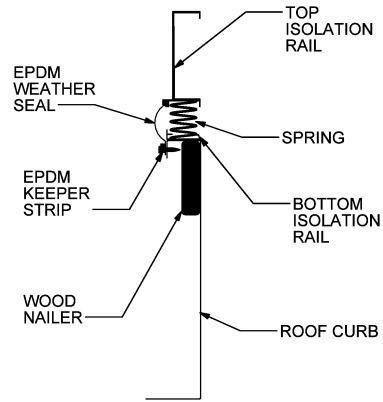

Cambridgeport

North 800-648-2872/Fax 978-462-9189
 South 877-648-2872/Fax 901-566-0035

ISOLATION CURBS FOR LENNOX

ROOFTOP UNITS

LGA, LCA 240H
 LHA 180H, 240H
 TGA, TCA 300S
 TGA, TCA 180, 210, 240
 LGC, LCC 156H, 180H, 210H
 LGC, LCC 180S, 210S, 240S, 300S

“L” Series & “T” Class C Box

FEATURES

- ASSEMBLED TO SUPPLIED ROOF CURB
- MITERED TOP CORNERS
- FABRICATED OF EXTRUDED ALUMINUM
- FULL PERIMETER WEATHER SEAL
- 1" OF 2" STATIC DEFLECTION
- DUCT SUPPORTS INCLUDED
- INSTALLATION INSTRUCTIONS INCLUDED
- CANVAS DUCT CONNECTIONS NOT INCLUDED