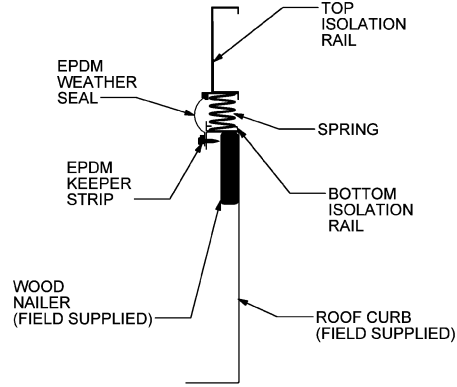

## ISOLATION RAILS FOR LENNOX

#### FEATURES

- ASD= ASSEMBLED
- KND= KNOCKED DOWN
- MITERED TOP CORNERS
- FABRICATED OF EXTRUDED ALUMINUM
- FULL PERIMETER WEATHER SEAL
- 1" OF 2" STATIC DEFLECTION
- DUCT SUPPORTS INCLUDED
- INSTALLATION INSTRUCTIONS INCLUDED
- CANVAS DUCT CONNECTIONS NOT INCLUDED