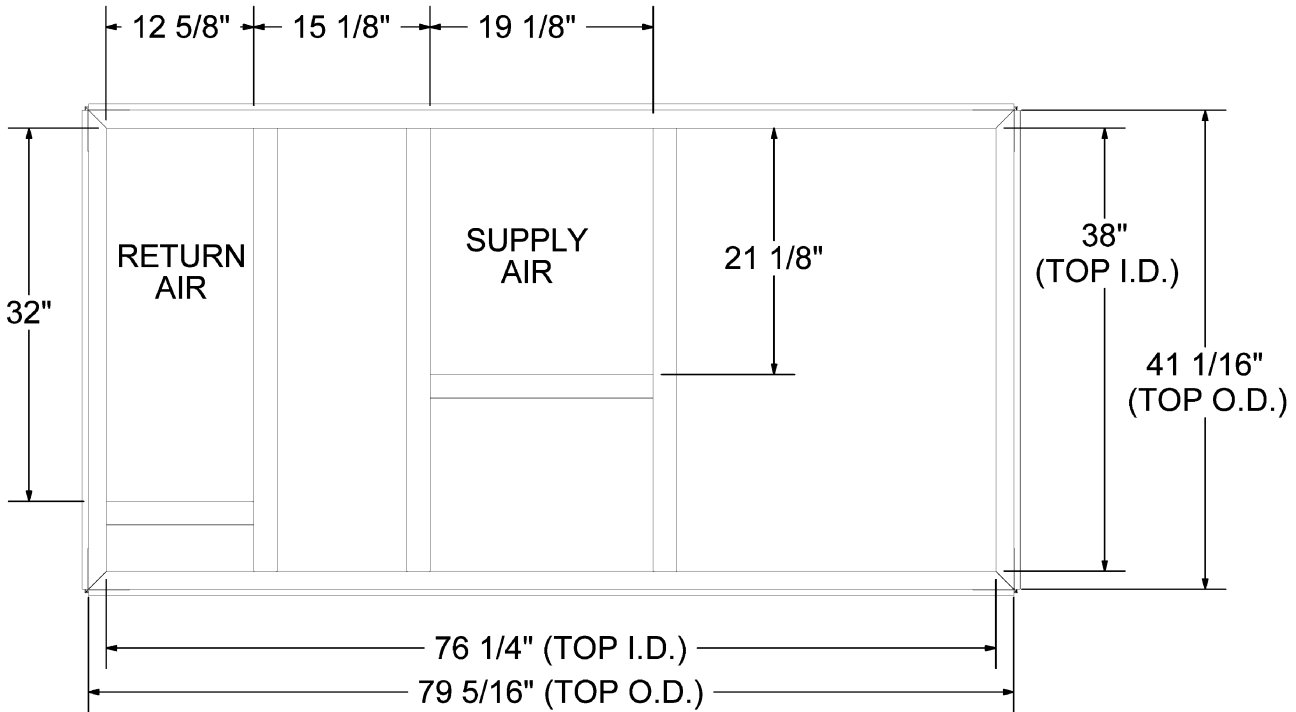

# Cambridgeport

North 800-648-2872/Fax 978-462-9189  
 South 877-648-2872/Fax 901-566-0035

**ISOLATION CURBS FOR LENNOX  
 ROOFTOP UNITS**

**TGA, TGB 036, 048, 060, 072**

**"T" Class A Box**

**FEATURES**

- ASSEMBLED TO SUPPLIED ROOF CURB
- MITERED TOP CORNERS
- FABRICATED OF EXTRUDED ALUMINUM
- FULL PERIMETER WEATHER SEAL
- 1" OF 2" STATIC DEFLECTION
- DUCT SUPPORTS INCLUDED
- INSTALLATION INSTRUCTIONS INCLUDED
- CANVAS DUCT CONNECTIONS NOT INCLUDED

PART #		
DEFLECTION	LENNOX	C.A.S.
1 INCH	N/A	1007810
2 INCH	N/A	1007811