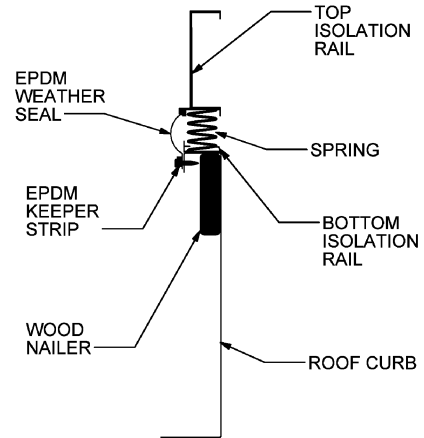

# Cambridgeport

North 800-648-2872/Fax 978-462-9189  
 South 877-648-2872/Fax 901-566-0035

**ISOLATION CURBS FOR LENNOX  
 ROOFTOP UNITS**

**TGA, TGB 036, 048, 060, 072**

**"T" Class A Box**

**FEATURES**

- ASSEMBLED TO SUPPLIED ROOF CURB
- MITERED TOP CORNERS
- FABRICATED OF EXTRUDED ALUMINUM
- FULL PERIMETER WEATHER SEAL
- 1" OF 2" STATIC DEFLECTION
- DUCT SUPPORTS INCLUDED
- INSTALLATION INSTRUCTIONS INCLUDED
- CANVAS DUCT CONNECTIONS NOT INCLUDED

PART #		
DEFLECTION	LENNOX	C.A.S.
1 INCH	N/A	1007810
2 INCH	N/A	1007811