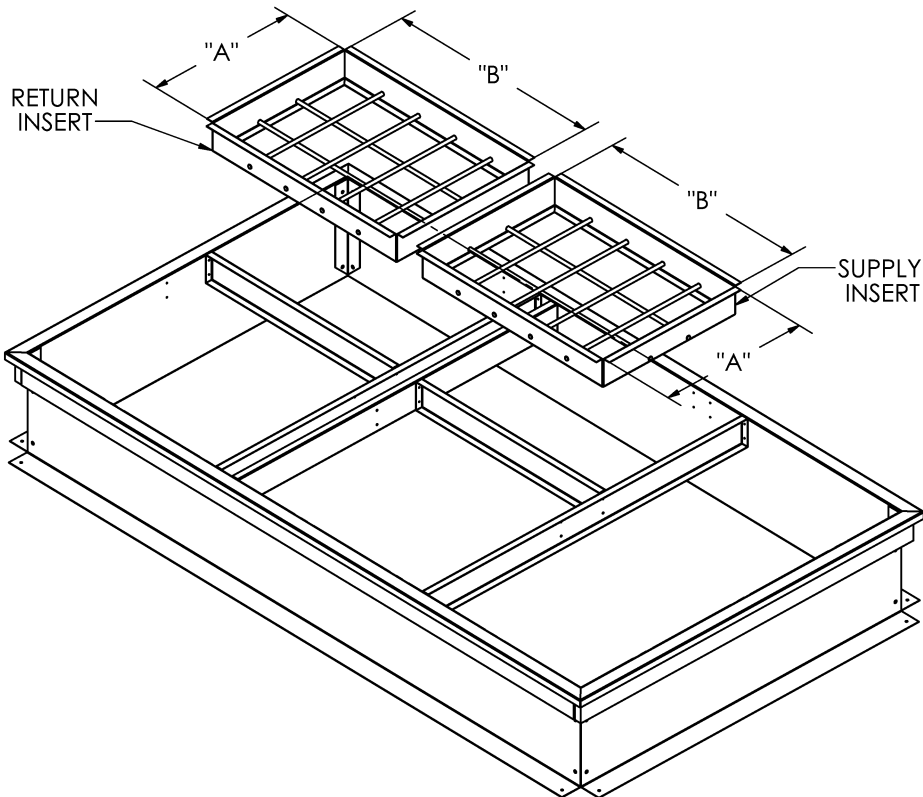

**FEATURES**

BURGLAR BAR INSERTS ARE FABRICATED OF 18 GA GALVANIZED STEEL AND 1/2" STEEL ROD

ONE PIECE WELDED CONSTRUCTION

FACTORY PAINTED

DISTANCE BETWEEN STEEL RODS IS NOT GREATER THAN 6"

**OPTIONS**

5/8" STEEL ROD

OPENINGS GREATER THAN 6 INCHES

INSERT	DIMENSIONS		CAS
	"A"	"B"	PART #
SUPPLY	21"	30"	1007828
RETURN	21"	30 5/8"	