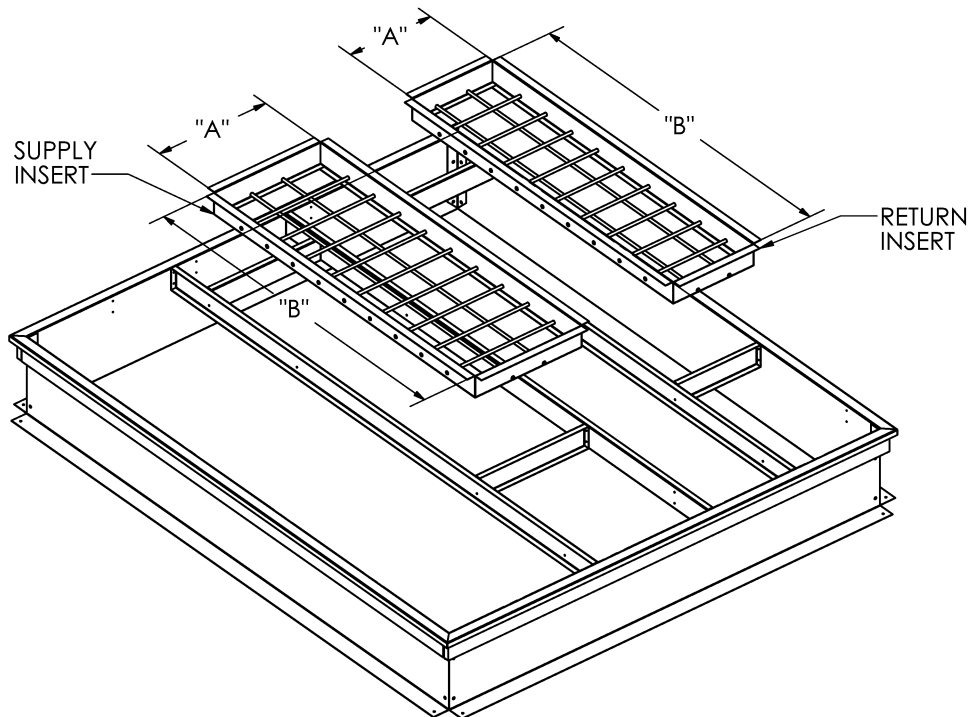

#### FEATURES

BURGLAR BAR INSERTS ARE FABRICATED OF 18 GA GALVANIZED STEEL AND 1/2" STEEL ROD

ONE PIECE WELDED CONSTRUCTION

FACTORY PAINTED

DISTANCE BETWEEN STEEL RODS IS NOT GREATER THAN 6"

#### OPTIONS

5/8" STEEL ROD

OPENINGS GREATER THAN 6 INCHES

INSERT	DIMENSIONS		CAS
	"A"	"B"	PART #
SUPPLY	20 1/2"	61"	1007829
RETURN	15 1/2"	61"	