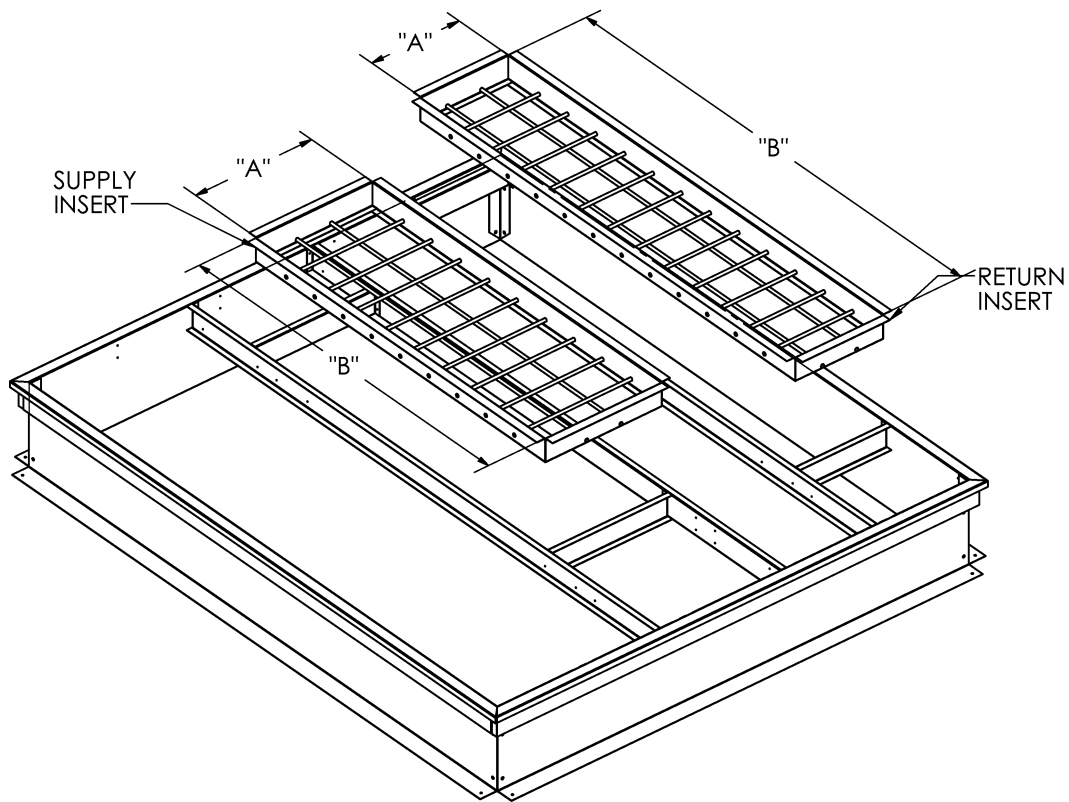

Cambridgeport

North 800-648-2872/Fax 978-462-9189
 South 877-648-2872/Fax 901-566-0035

BURGLAR BAR INSERTS FOR LENNOX

ROOFTOP UNITS

LGA, LCA 248
 LGC, LCC 360
 LGC, LCC 300H

"L" Series D Box

FEATURES

BURGLAR BAR INSERTS ARE FABRICATED OF 18 GA GALVANIZED STEEL AND 1/2" STEEL ROD

ONE PIECE WELDED CONSTRUCTION

FACTORY PAINTED

DISTANCE BETWEEN STEEL RODS IS NOT GREATER THAN 6"

OPTIONS

5/8" STEEL ROD

OPENINGS GREATER THAN 6 INCHES

INSERT	DIMENSIONS		CAS PART #
	"A"	"B"	
SUPPLY	20 1/2"	61"	1007830
RETURN	15 1/2"	79"	